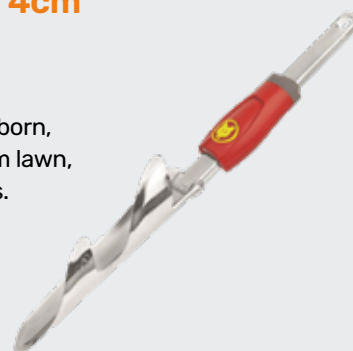

Wolf Garten® Weed Extractor 4cm

Code	Price
6528	£18.75

Ideal for removing stubborn, deep rooted weeds from lawn, flowerbeds and borders.