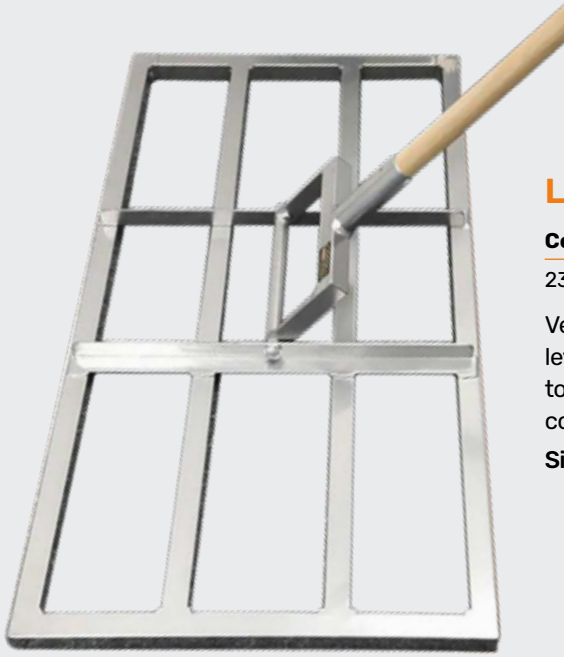

Levelawn

Code	Price
2388	£179.50

Very lightweight but robust levelawn with slight flexibility to allow for minor ground contours without scarring.

Size: 40" / 1000mm.