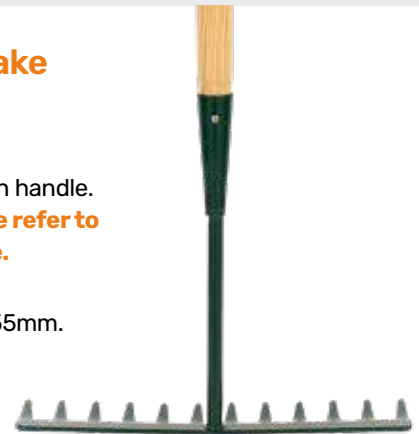

Width: 19"/ 482mm.
Overall Length: 63"/ 1600mm.

SARTRA

PowerRake

Code	Price
2306	£27.95

Strong metal rake for soil preparation. Flat back edge for creating a smooth finish. Quality hardwood handle which doesn't flex.

Width: 16" / 400mm.

Overall Length: 67" / 1700mm.

Trader Lawn Rake

Code	Price
2938	£15.95

Steel head and wooden handle.

For better alternative refer to 2316 Sartra Soil Rake.

Width: 12" / 300mm.

Overall Length: 61" / 155mm.