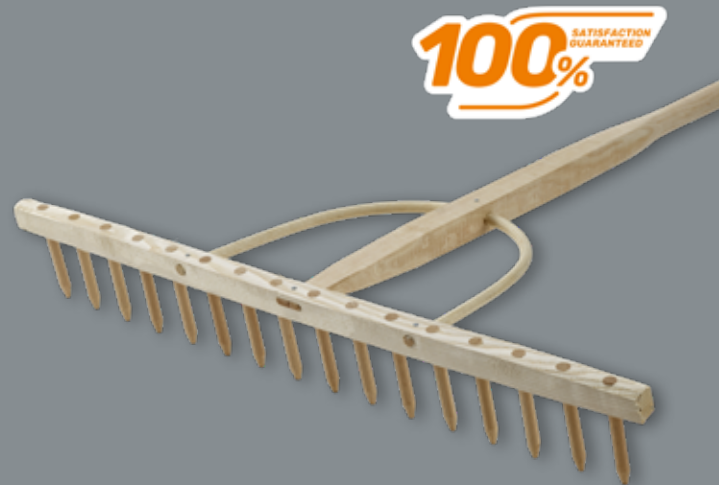

SARTRA
Wooden Hay Rake

Code	Price
2326	£38.95

Premium quality wooden rake made entirely from premium Ash, suited to soil preparation and golf bunkers.

Width: 30"/ 760mm.
Overall Length: 70"/ 1800mm.