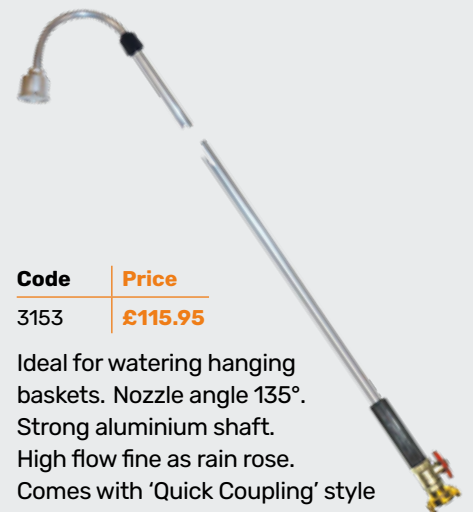

Geka® Metal Telescopic Lance 1.6m-2.8m

Code	Price
3153	£115.95

Ideal for watering hanging baskets. Nozzle angle 135°. Strong aluminium shaft. High flow fine as rain rose. Comes with 'Quick Coupling' style connection- use connector 3130, 3131 or 3132 depending on which hose you want to connect. **Length:** 1.6- 2.8m (extendable).