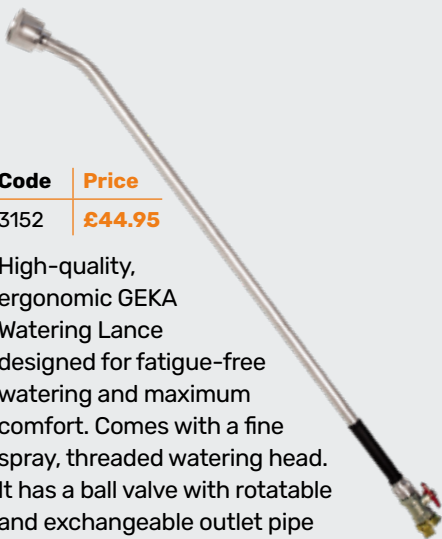

Geka® Plus Metal Soft Rain Lance 900mm

Code	Price
3152	£44.95

High-quality, ergonomic GEKA Watering Lance designed for fatigue-free watering and maximum comfort. Comes with a fine spray, threaded watering head. It has a ball valve with rotatable and exchangeable outlet pipe for water control, and a watering head for large volume, soft water spray. Comes with 'Quick Coupling' style connection- use connector 3130, 3131 or 3132 depending on which hose you want to connect.