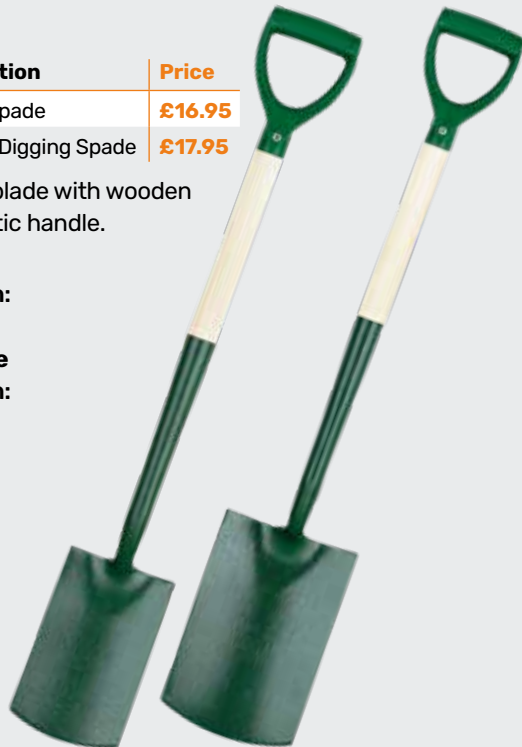

Border Spade
Overall Length:
37"/ 940mm.

Digging Spade
Overall Length:
39"/ 990mm.

2223

2224

Hypro® Premium Spades

Code	Description	Price
2705	Border Spade	£28.95
2706	Treaded Digging Spade	£33.45

Solid forged metal blade with varnished ash shaft and handle.

Border Spade
Overall Length:
37"/ 940mm.

Digging Spade
Overall Length:
39"/ 990mm.

2705

2706

Trader Spades

Code	Description	Price
2567	Border Spade	£16.95
2568	Treaded Digging Spade	£17.95

Forged metal blade with wooden shaft and plastic handle.

Border Spade
Overall Length:
37"/ 940mm.

Digging Spade
Overall Length:
39"/ 990mm.

2567

2568

Shocksafe® Insulated Spade

Code	Price
2822	£49.95

Solid forged spade with insulated handle for jobs where there's a risk of underground cables. Every single tool is flash detected to 10,000 Volts before the issue of a certificate, unique to each implement.

Tested to: BS8020:2011.
Overall Length: 39"/ 990mm.

SARTRA

Spade

Code	Description	Price
2700	Border Spade	£22.45
2701	Treaded Digging Spade	£24.45

Border Spade

Narrow spade for use in shrub beds or other confined spaces. Solid forged metal blade for extra strength. Varnished ash shaft with very tough ergo handle.