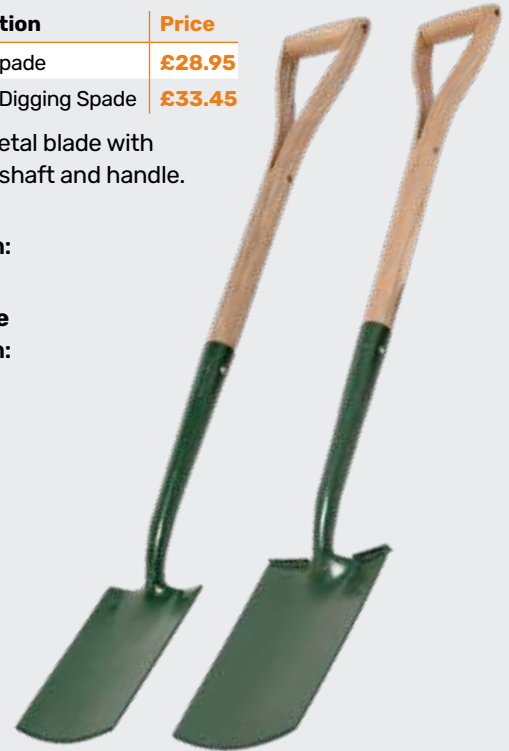

Virtually unbreakable polyfibre handle.

Solid forged for ultimate strength.

2835

2836

ULTRA-TOUGH

Bulldog® Premium Spades

Code	Description	Price
2223	Border Spade	£33.45
2224	Treaded Digging Spade	£34.45

Forged metal blade with varnished ash shaft and handle.

Border Spade
Overall Length:
37"/ 940mm.

Digging Spade
Overall Length:
39"/ 990mm.

2223

2224

Hypro® Premium Spades

Code	Description	Price
2705	Border Spade	£28.95
2706	Treaded Digging Spade	£33.45

Solid forged metal blade with varnished ash shaft and handle.

Border Spade
Overall Length:
37"/ 940mm.

Digging Spade
Overall Length:
39"/ 990mm.

2705

2706

Trader Spades

Code	Description	Price
2567	Border Spade	£16.95
2568	Treaded Digging Spade	£17.95

Forged metal blade with wooden shaft and plastic handle.

Border Spade
Overall Length:
37"/ 940mm.

Digging Spade
Overall Length:
39"/ 990mm.

2567

2568

Shocksafe® Insulated Spade

Code	Price
2822	£49.95

Solid forged spade with insulated handle for jobs where there's a risk of underground cables. Every single tool is flash detected to 10,000 Volts before the issue of a certificate, unique to each implement.