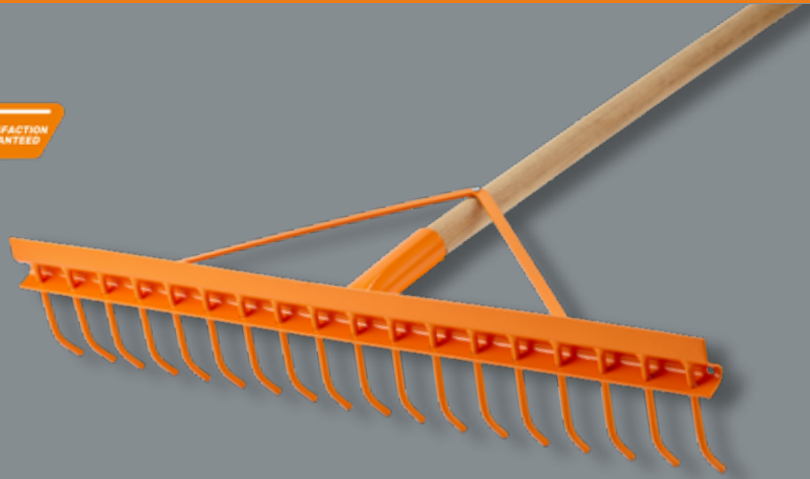

SARTRA

PowerRake

Code	Price
2306	£27.95

Strong metal rake for soil preparation. Flat back edge for creating a smooth finish. Quality hardwood handle which doesn't flex.

Width: 28" / 720mm.

Overall Length: 68" / 1730mm.

100% SATISFACTION GUARANTEED