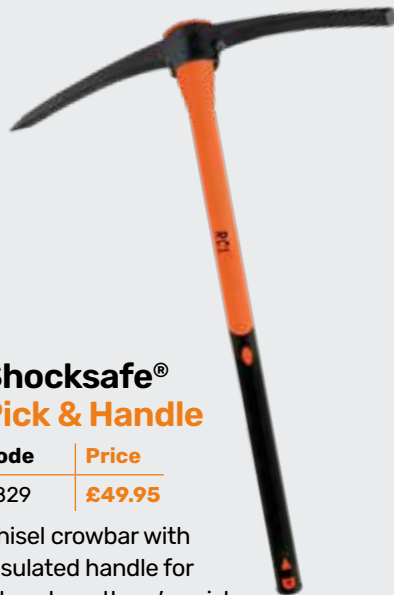

**Shocksafe®
Insulated Shovel -
Square Mouth**

Code	Price
2820	£47.95

Solid forged shovel with insulated handle for jobs where there's a risk of underground cables. Every single tool is flash detected to 10,000 Volts before the issue of a certificate, unique to each implement.

Tested to: BS8020:2011.
Overall Length: 39"/ 990mm.

**Shocksafe®
Insulated Shovel -
Taper Mouth**

Code	Price
2821	£47.95

Solid forged shovel with insulated handle for jobs where there's a risk of underground cables. Every single tool is flash detected to 10,000 Volts before the issue of a certificate, unique to each implement.

Tested to: BS8020:2011.
Overall Length: 39"/ 990mm.

INSULATE

**Shocksafe®
Insulated
Crowbar -
Chisel End**

Code	Price
2828	£58.75

Chisel crowbar with Insulated handle for jobs where there's a risk of underground cables. Every single tool is flash detected to 10,000 Volts before the issue of a certificate, unique to each implement.

Tested to: BS8020:2011.

**Shocksafe®
Pick & Handle**

Code	Price
2829	£49.95

Chisel crowbar with Insulated handle for jobs where there's a risk of underground cables. Every single tool is flash detected to 10,000 Volts before the issue of a certificate, unique to each implement.

Tested to: BS8020:2011.

**Shocksafe®
Insulated
Post Hole Spade**

Code	Price
2824	£59.95

Solid forged post hole spade with insulated handle for jobs where there's a risk of underground cables. Every single tool is flash detected to 10,000 Volts before the issue of a certificate, unique to each implement.

Tested to: BS8020:2011.
Overall Length: 72"/ 1828mm.