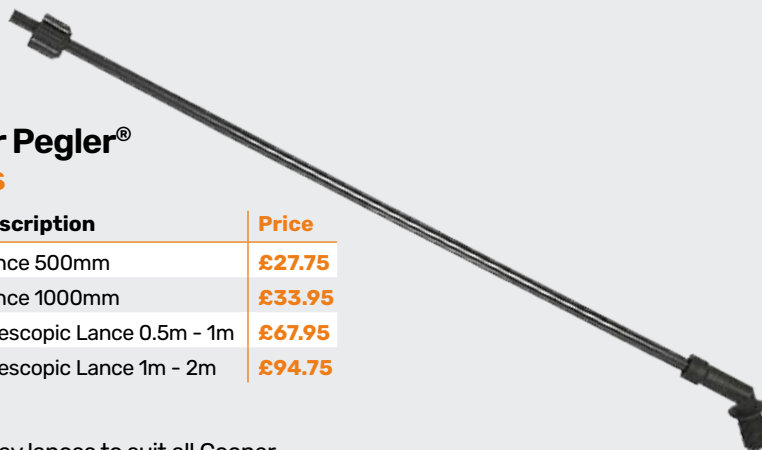

Code	Price
2978	£31.45

Maintains constant pressure allowing even and effective weedkiller spraying.

Fits all Cooper Pegler Sprayers.

Cooper Pegler® Lances

Code	Description	Price
2980	Lance 500mm	£27.75
2982	Lance 1000mm	£33.95
2984	Telescopic Lance 0.5m - 1m	£67.95
2985	Telescopic Lance 1m - 2m	£94.75