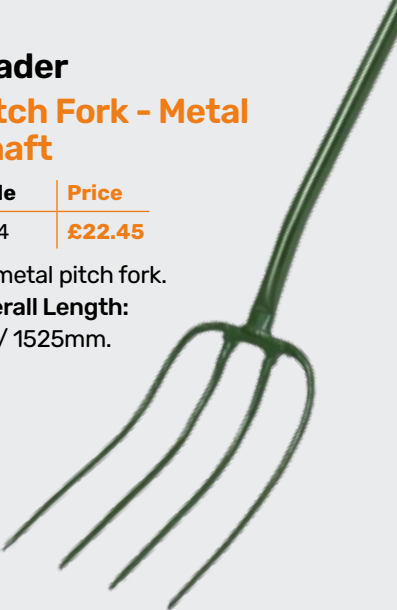

Code	Price
2482	£22.95

Solid forged metal head for extra strength. Suitable for heavy duty use. Premium shaped Ash handle. **Overall Length:** 60" / 1525mm.

Trader Pitch Fork - Metal Shaft

Code	Price
2214	£22.45

All metal pitch fork. **Overall Length:** 60" / 1525mm.

PITCH IN

Trader Pitch Fork - PYD Handle

Code	Price
2215	£17.95

All metal pitch fork with plastic handle. **Overall Length:** 45" / 1150mm.

Plastic Utility Fork