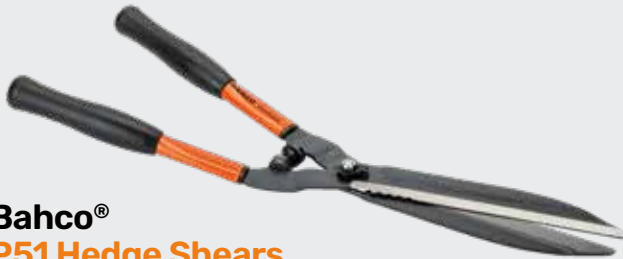

Drop forged from steel with tubular aluminium handles.
Overall Length: 22"/ 560mm.

SARTRA Hedge Shear

Code	Price
2894	£28.95

Stamped and fully hardened blades for strength and durability. Partly serrated edge for cutting up to 15mm thick branches with superior cutting performance.
Overall Length: 22"/ 560mm.

Blade Size: 8½"/ 210mm.

Bahco® P51H Long Handled Hedge Shears

Code	Price
2203	£62.45

Fully-hardened, very sharp, precisely ground blades ensure a continuous clean cut. Partly serrated edge for cutting up to 10 mm (1/2") thick branches. Rubber shock absorbers for less fatigue and increased comfort. Centre bolt locking system keeps blades perfectly aligned.
Overall Length: 30"/ 760mm.