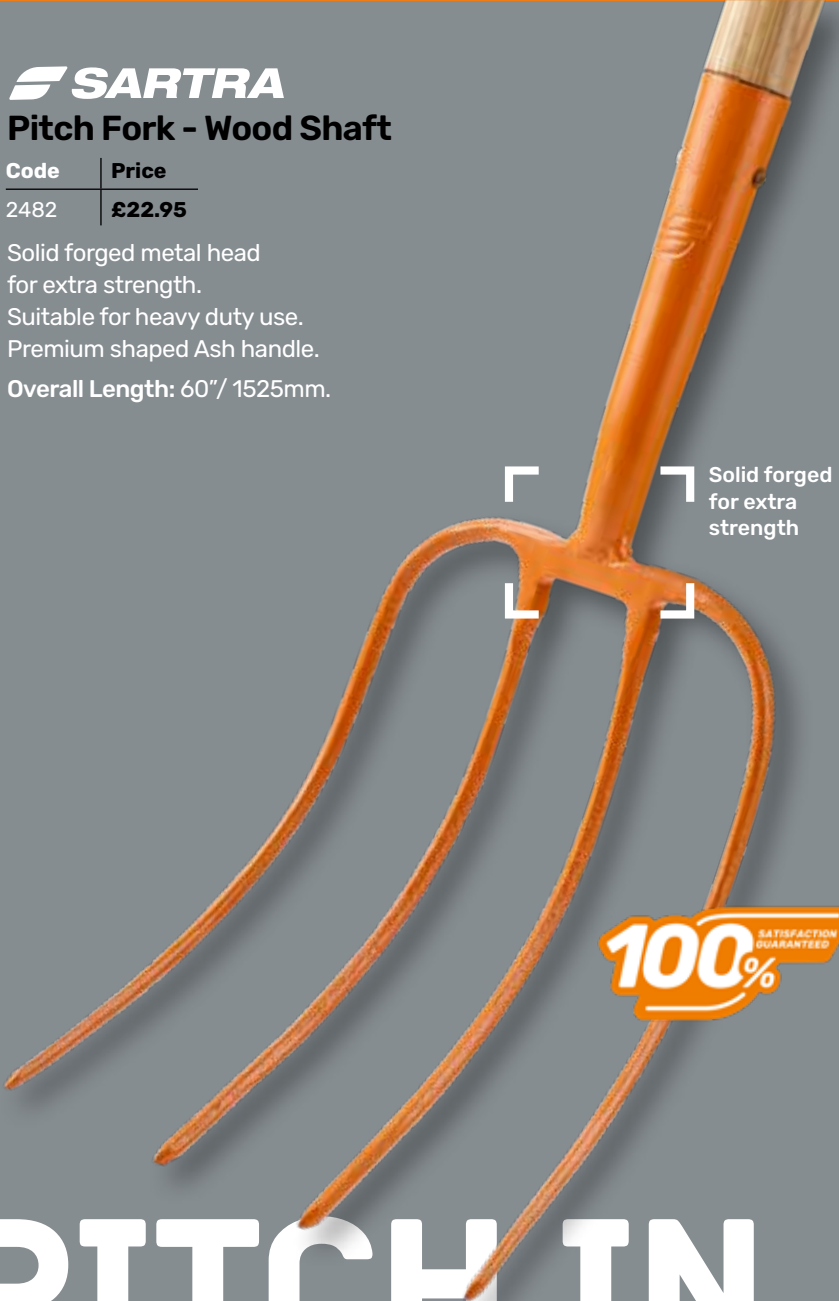

SARTRA

Pitch Fork - Wood Shaft

Code	Price
2482	£22.95

Solid forged metal head for extra strength. Suitable for heavy duty use. Premium shaped Ash handle. **Overall Length:** 60" / 1525mm.