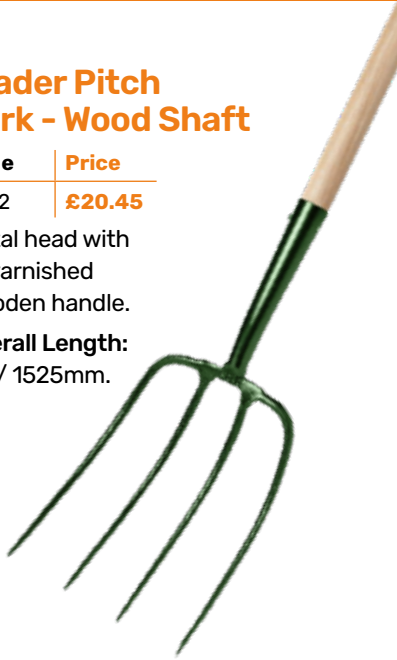

Overall Length: 40.5"/ 1030mm.

Solid forged for extra strength

Trader Edging Iron

Code	Price
2942	£16.75

Treaded steel head with wooden handle. Suited for light use.

Overall Length: 37"/ 940mm.

Wolf Garten® Multi-Change Half Moon Edger

Code	Price
2642	£18.75

FULL WOLF GARTEN RANGE ON PAGE 100

Trader Pitch Fork - Wood Shaft

Code	Price
2232	£20.45

Metal head with unvarnished wooden handle.

Overall Length: 60" / 1525mm.

SARTRA

Pitch Fork - Wood Shaft

Code	Price
2482	£22.95

Solid forged metal head for extra strength. Suitable for heavy duty use. Premium shaped Ash handle. **Overall Length:** 60" / 1525mm.

Trader Pitch Fork - Metal Shaft

Code	Price
2214	£22.45