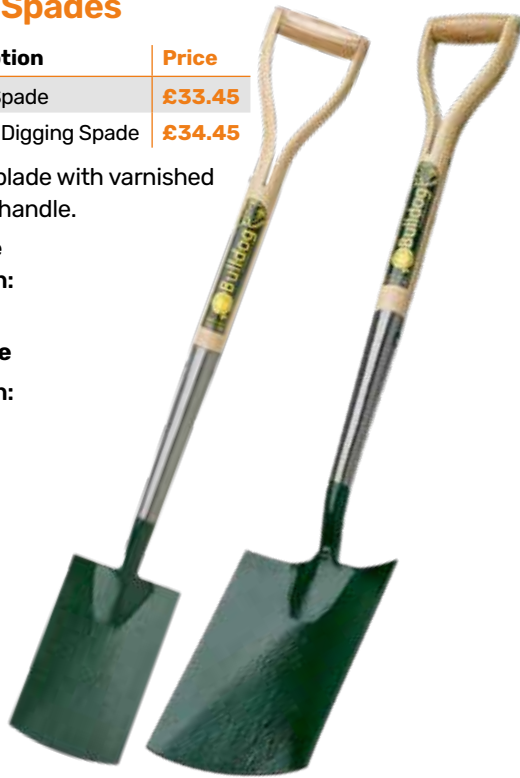

Virtually unbreakable polyfibre handle.

Solid forged for ultimate strength.

2835

2836

ULTRA-TOUGH

Bulldog® Premium Spades

Code	Description	Price
2223	Border Spade	£33.45
2224	Treaded Digging Spade	£34.45

Forged metal blade with varnished ash shaft and handle.

Border Spade
Overall Length:
37"/ 940mm.

Digging Spade
Overall Length:
39"/ 990mm.

2223

2224

Hypro® Premium Spades

Code	Description	Price
2705	Border Spade	£28.95
2706	Treaded Digging Spade	£33.45

Solid forged metal blade with varnished ash shaft and handle.

Border Spade
Overall Length:
37"/ 940mm.

Digging Spade
Overall Length:
39"/ 990mm.

2705

2706

Trader Spades

Code	Description	Price
2567	Border Spade	£16.95
2568	Treaded Digging Spade	£17.95

Forged metal blade with wooden shaft and plastic handle.