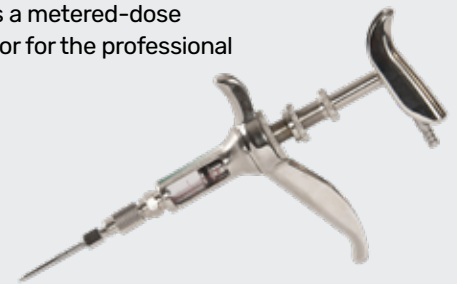

InjectorDos Pro Version

Code	Price
6337	£319.95

InjectorDos Pro is a metered-dose injection applicator for the professional user.

InjectorDos Replacement Needle

Code	Price
6338	£57.95

Eco-Plug® (100)

Code	Price
6320	£89.95

Fast, safe and highly effective tree stump killer. Can be used in a variety of areas including amenity areas, forestry, rail and motorway embankments, near water courses and around buildings. Can be used in all weather conditions and will not cause any effect to neighbouring trees.