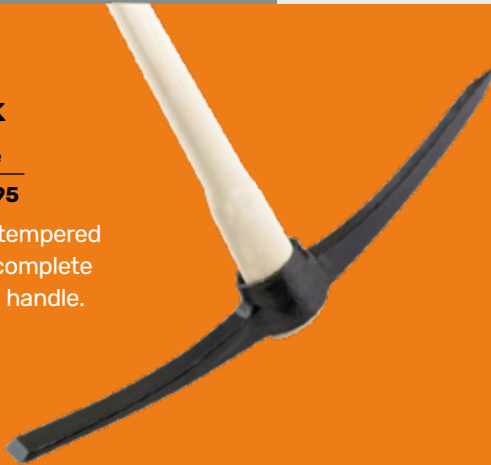

Tested to: BS8020:2011

Shocksafe® Insulated Post Hole Spade

Code	Price
2824	£59.95

Solid forged post hole spade with insulated handle for jobs where there's a risk of underground cables.

Every single tool is flash detected to 10,000 Volts before the issue of a certificate, unique to each implement.

Manual Earth Auger 150mm

Code	Price
2273	£73.45

A threaded screw with tubular steel T handle for making straight sided (post) holes in the ground.

Hardwood Pick/ Mattock Handle

Code	Price
2459	£8.95

Replacement Handle.

Chisel & Point Pick

Code	Price
2555	£18.95

Hardened and tempered pick axe head complete with hardwood handle.

Grubbing Mattock

Code	Price
2556	£18.95

Hardened and tempered mattock head complete with hardwood handle.