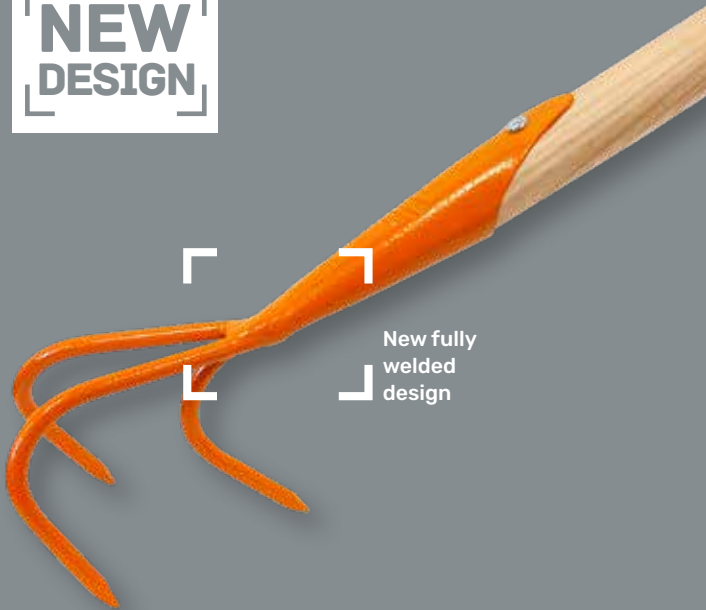

Trader Planting Fork

Code	Price
2944	£5.95

Spot welded steel head.
Wooden handle.
Suitable for light use.

Bulldog® Planting Fork

Code	Price
2254	£12.45

Spot welded steel head.
Wooden handle.
Refer to code 2252 Sartra Solid Forged Fork for stronger alternative.

SARTRA Solid Forged Planting Trowel

Code	Price
2251	£9.95

The ultimate trowel for strength and performance. Suited for very heavy-duty work in tough soil. Head forged from one piece of metal to eliminate breakages. Premium varnished Ash shaft.

SARTRA Solid Forged Planting Fork

Code	Price
2252	£9.95

The ultimate fork for strength and performance. Suited for very heavy-duty work in tough soil. Head forged from one piece of metal to eliminate breakages. Premium varnished Ash shaft.

NEW DESIGN

New fully welded design

SARTRA
Cultivator

Code	Price
2708	£22.95

Hand welded steel cultivator head.
Premium varnished Ash handle.
Length: 61" / 1550mm.

CULTIVATE

Trader Cultivator

Code	Price
2941	£16.75