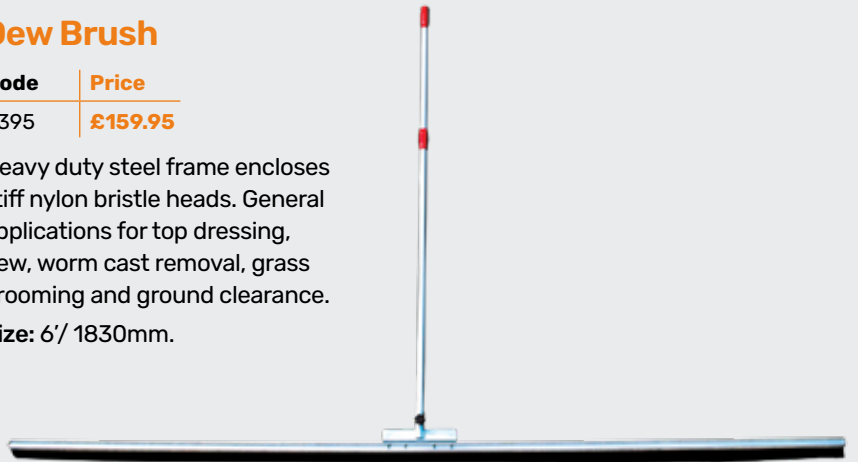

Dew Brush

Code	Price
2395	£159.95

Heavy duty steel frame encloses stiff nylon bristle heads. General applications for top dressing, dew, worm cast removal, grass grooming and ground clearance.

Size: 6' / 1830mm.